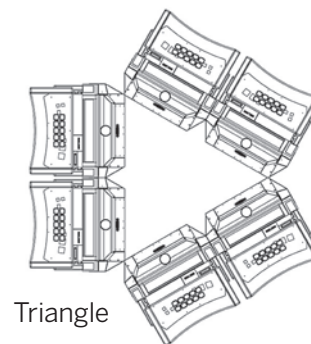

Comfortable Viewing **Oversized Controls** Smaller Footprint

- Slim design, small overall footprint
- Dual monitors capable of running games from upright style machines without modification
- 75° viewing angle
- Oversize controls; soft-touch materials
- Full digital sound with subwoofer
- InfiniLite RGB Controller with side trim lighting effects, and optional halo button effects
- Selection of Button Deck Displays available
- Universal bill validator and printer mounting
- Angular optimization for circular configurations
- Convenient purse hook for female patrons

Dimensions

- Height: 65 inches, 165.1 cm
- Width: 28 inches, 71.1 cm
- Depth: 28.5 inches, 72.4 cm
- Weight: 275 lbs, 124.7 Kg

Configurations

MERCURY cabinets can be set up in banks of various shapes.

Elite Gaming Technology, Inc.