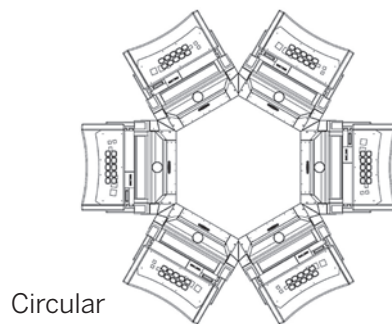

Any game can run on a MERCURY cabinet, even those designed for upright cabinets, without modifications. Casinos can take advantage of this flexibility, and open up casino floor sight lines with the cabinets' slim design and small footprint. A series of MERCURY cabinets can be arranged in multiple configurations.

Comfortable Viewing **Oversized Controls** Smaller Footprint

- Slim design, small overall footprint
- Dual monitors capable of running games from upright style machines without modification
- 75° viewing angle
- Oversize controls; soft-touch materials
- Full digital sound with subwoofer
- InfiniLite RGB Controller with side trim lighting effects, and optional halo button effects
- Selection of Button Deck Displays available
- Universal bill validator and printer mounting
- Angular optimization for circular configurations
- Convenient purse hook for female patrons

Dimensions

- Height: 65 inches, 165.1 cm
- Width: 28 inches, 71.1 cm
- Depth: 28.5 inches, 72.4 cm
- Weight: 275 lbs, 124.7 Kg

Configurations

MERCURY cabinets can be set up in banks of various shapes.

Elite Gaming Technology, Inc.